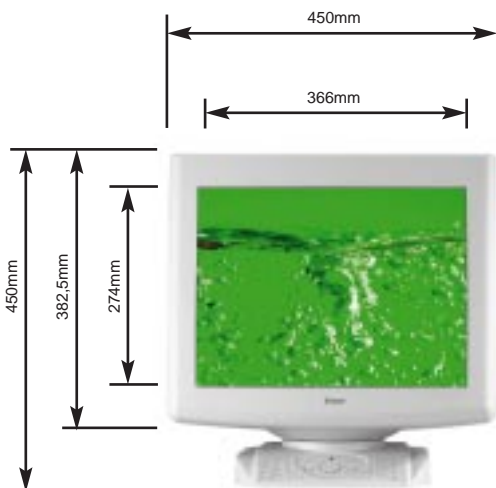

Model	A902MT Vision Master Pro451	Power management	VESA DPMS, NUTEK, Energy Star® Compliance
CRT	49cm (19"), Flatscreen Diamondtron NF (18", 46cm viewable)	Power consumption	138W maximum in normal use <=10W in suspend mode <= 3W in active-off mode
Dot pitch	0,25/0,27mm AG Pitch Aperture Grille	Screen controls	Contrast, Brightness, Color temp. 4.500 - 10.000K, Zoom, H-size, V-size, H-position, V-position, Pin-cushion, Trapezoid, Parallelogram, Pin-balance, Tilt, H-convergence, V-convergence, H-moiré, OPQ-Text/ Picture/Movie, Degauss, Landing 4 corners, OSD Position, OSD Off-timer 3,5,15,30-45sec, Language (UK, D, F, NL, SWE, JAP), Lockout, Save recall, Help on/off, Information
Sync frequency	Horizontal: 30 - 115kHz, Vertical: 50 - 180Hz	Color temperature	Adjustable between 4.500 - 10.000K
Video bandwidth	300MHz dot clock	Approvals	TCO'99, CE, TÜV-GS/MPR II/ISO 9241-3/ ISO 9241-7/ISO 9241-8, PTB, FCC-B, UL/C-UL, DHHS, DHNW
Resolution	640 x 480 @ 180Hz refresh 800 x 600 @ 180Hz refresh 1024 x 768 @ 142Hz refresh 1152 x 864 @ 126Hz refresh 1280 x 1024@ 107Hz refresh 1600 x 1200@ 92Hz refresh 1800 x 1440@ 77Hz refresh	Manufacture	All monitors manufactured using CFC free materials, non-toxic metals and non-bromided flame retardants, and are fully recyclable. Recycled material used for packaging and user documentation
Input connectors	2 x 15 pin D-sub connector, Audio, USB upstream / 4 x downstream, Headphone connector Ø 3.5mm mini jack	Additional features	Intergrated self-powered USB HUB (1 upstream, 4 downstream ports Rev1.1), 2 x 1W front firing speakers, Headphone connector, All controls and input connectors are lokated in the monitor stand
Plug & Play	VESA DDC 2B™ Compliance	Warranty	3 years on-site service
Number of signal storage	Factory-presets: 6 User memory locations: 10		
Dimensions	450mm x 450mm x 447mm (WxHxD)		
Net weight	24kg		
Controls	High resolution on-screen display 6 button control-system		

Iiyama

a visible difference